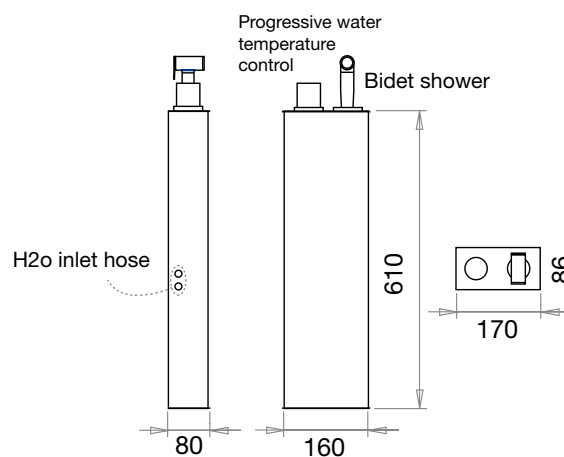

Column

Pegaso Idrobidet
Single control Series