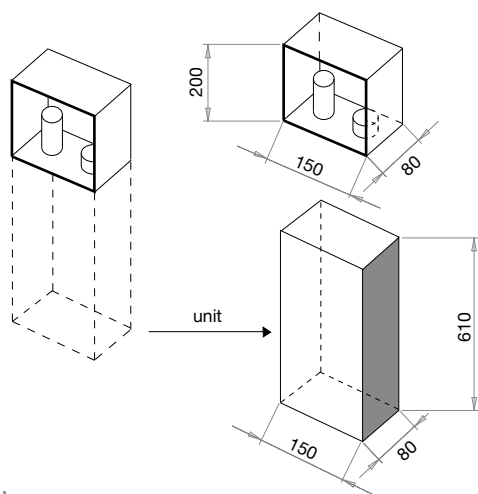

Inbox

Pegaso Idrobidet
Single control Series