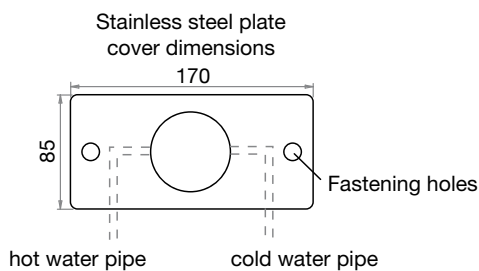

Semi-recessed