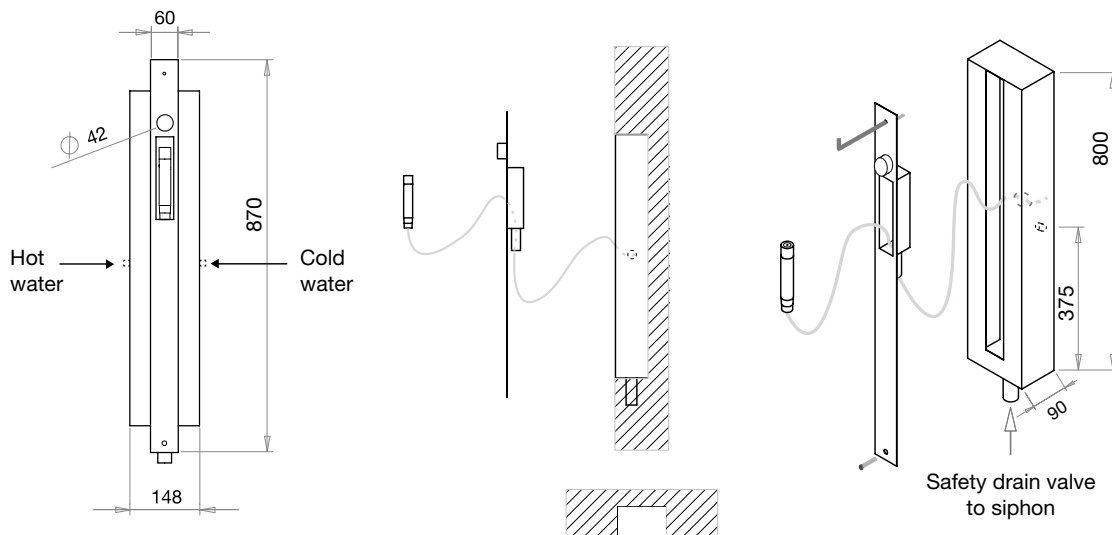

Recessed

Pegaso Idrobidet
Single control Series