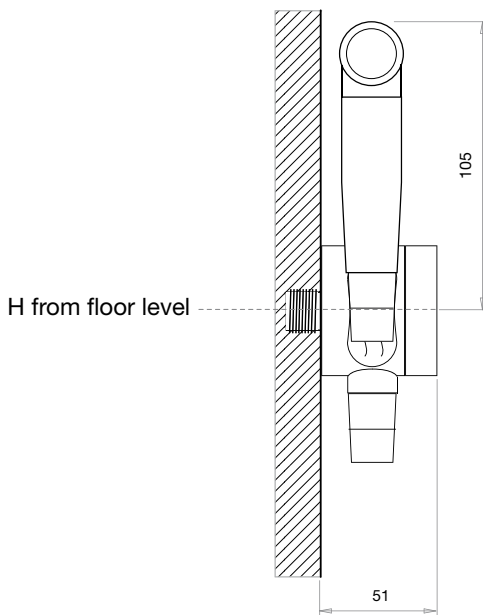

Mercurio Jet 20"

Mercurio Jet Ruota

PREDISPOSITION OF COLD WATER POINT

Predispose the F 1/2" cold water point about 50cm from floor level and about 10-15 cm from toilet bowl.