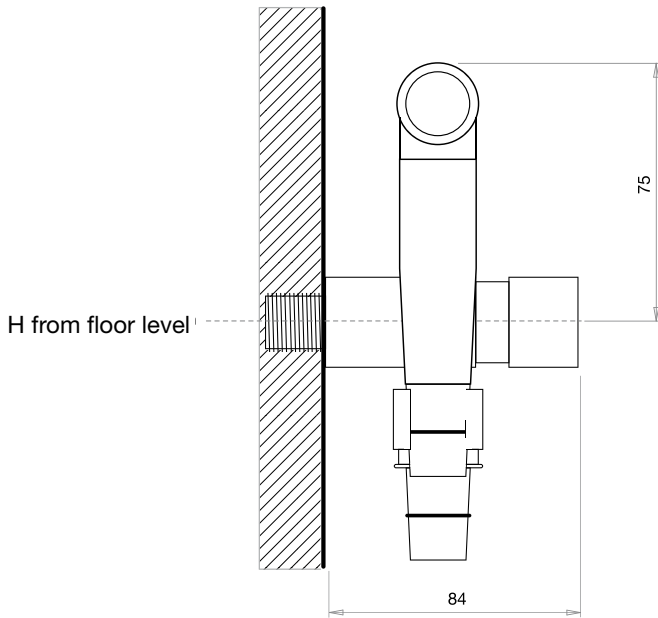

Mercurio Jet 20"

Mercurio Jet Ruota

PREDISPOSITION OF COLD WATER POINT

Predispose the F 1/2" cold water point about 50cm from floor level and about 10-15 cm from toilet bowl.