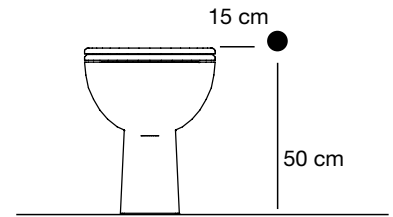

Mercurio Jet 20"

Mercurio Jet Ruota

PREDISPOSITION OF COLD WATER POINT

Predispose the F 1/2" cold water point about 50cm from floor level and about 10-15 cm from toilet bowl.