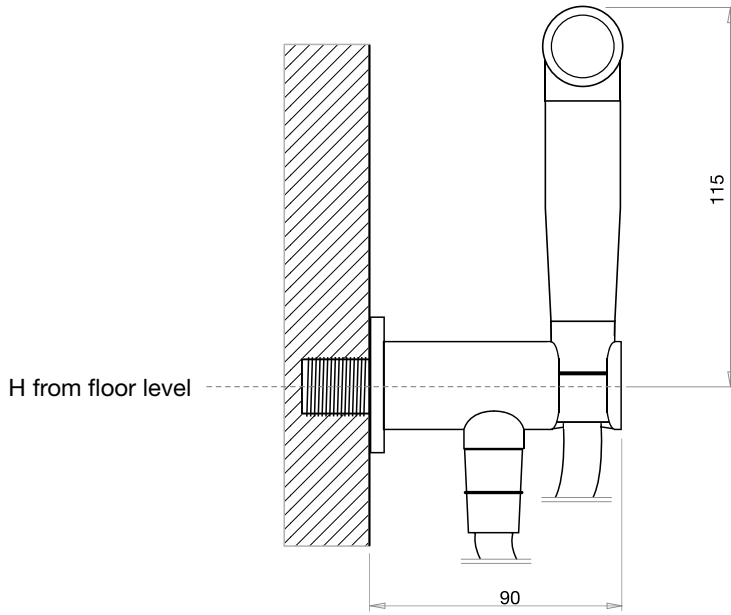

Mercurio Jet Automatic