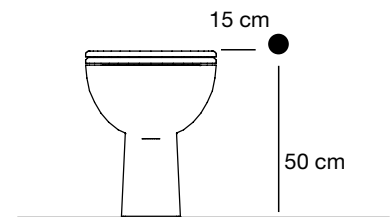

### PREDISPOSITION OF COLD WATER POINT

Predispose the F 1/2" cold water point about 50cm from floor level and about 10-15 cm from toilet bowl.