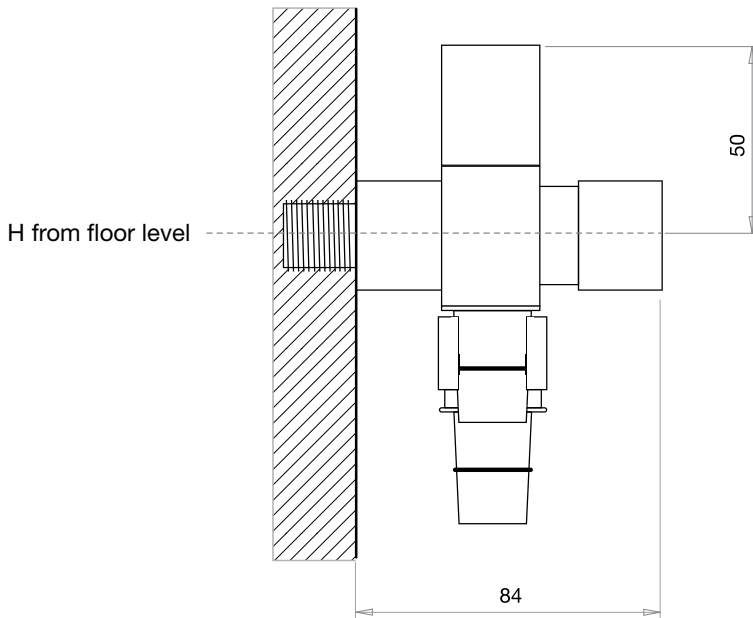

Ramax Jet 20"