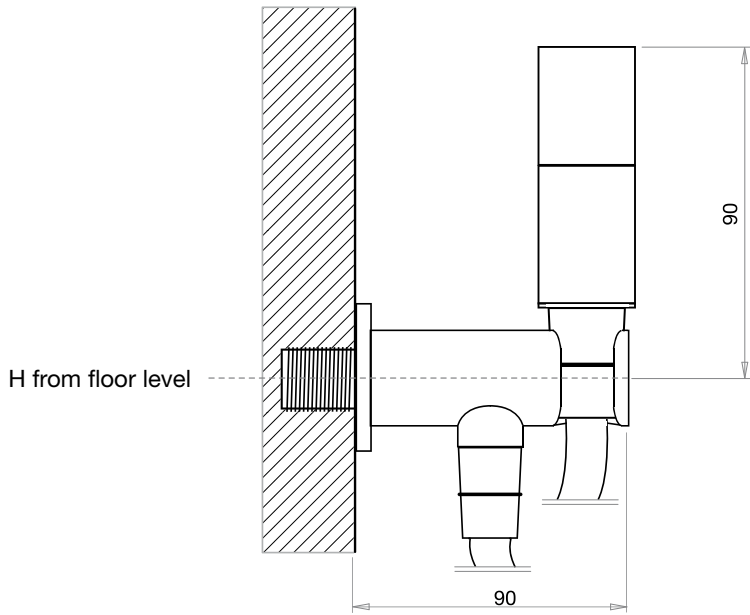

Ramax Jet Automatic