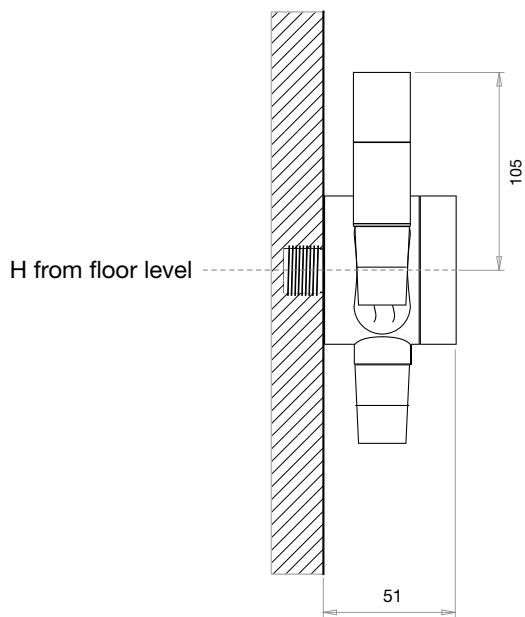

### PREDISPOSITION OF COLD WATER POINT

Predispose the F 1/2" cold water point about 50cm from floor level and about 10-15 cm from toilet bowl.