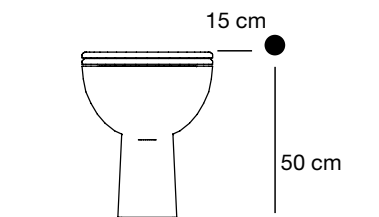

Saturno Jet Automatic

Saturno Jet 20"

Saturno Jet S

Saturno Jet Ruota

PREDISPOSITION OF COLD WATER POINT

Predispose the F 1/2" cold water point about 50 cm from floor level and about 10-15 from toilet bowl.