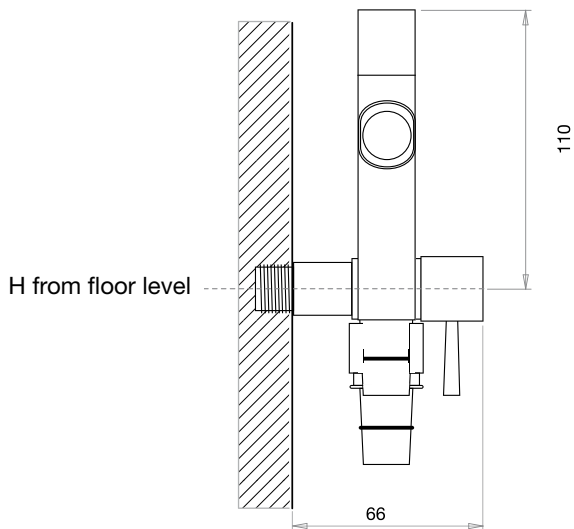

Saturno Jet Automatic

Saturno Jet 20"

Saturno Jet S

Saturno Jet Ruota

PREDISPOSITION OF COLD WATER POINT

Predispose the F 1/2" cold water point about 50 cm from floor level and about 10-15 from toilet bowl.