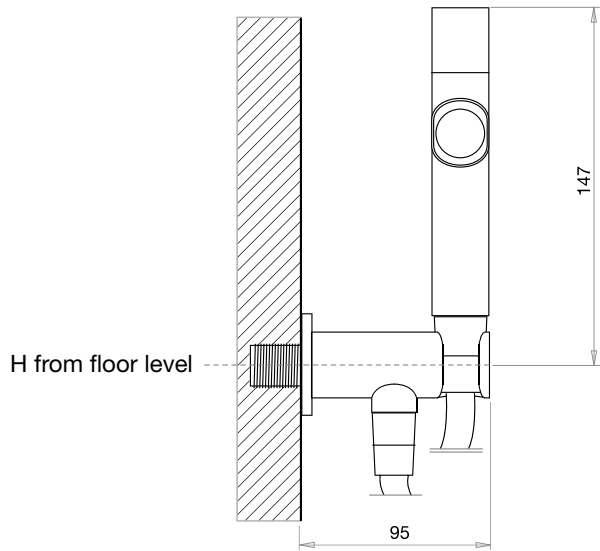

Saturno Jet Automatic

Saturno Jet 20"

Saturno Jet S

Saturno Jet Ruota

PREDISPOSITION OF COLD WATER POINT

Predispose the F 1/2" cold water point about 50 cm from floor level and about 10-15 from toilet bowl.