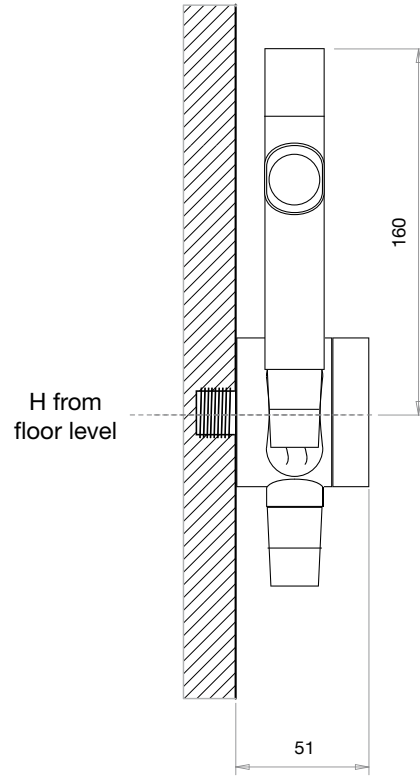

Saturno Jet Automatic

Saturno Jet 20"

Saturno Jet S

Saturno Jet Ruota

PREDISPOSITION OF COLD WATER POINT

Predispose the F 1/2" cold water point about 50 cm from floor level and about 10-15 from toilet bowl.