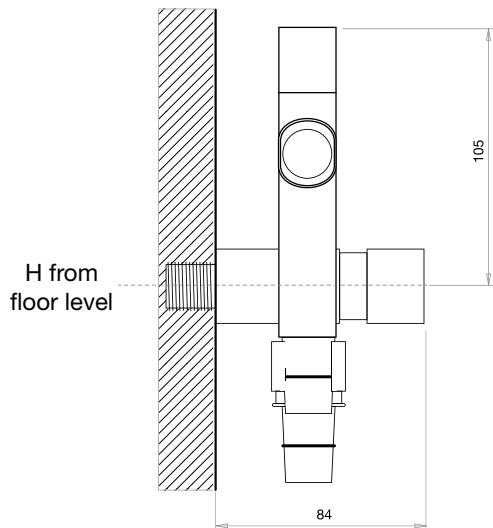

Saturno Jet Automatic

Saturno Jet 20"

Saturno Jet S

Saturno Jet Ruota

PREDISPOSITION OF COLD WATER POINT

Predispose the F 1/2" cold water point about 50 cm from floor level and about 10-15 from toilet bowl.