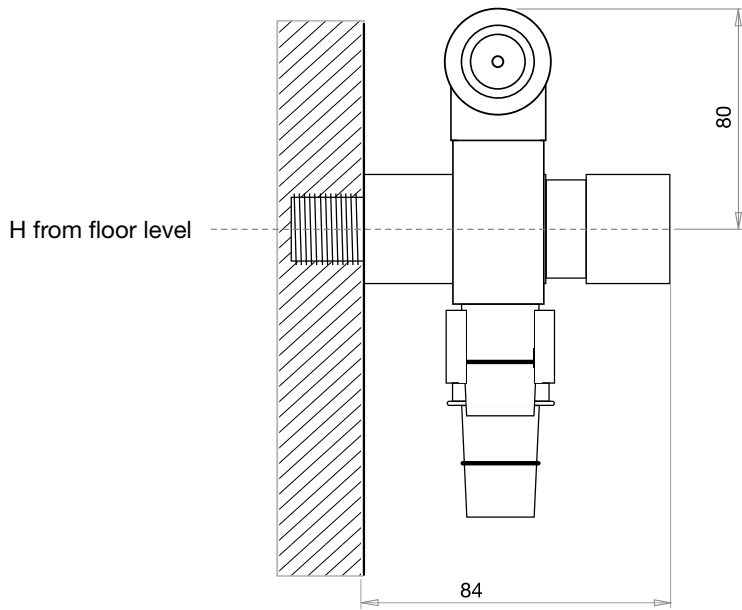

Sirio Jet 20"