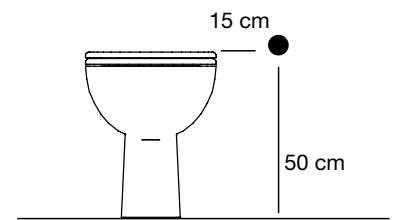

### Bidet shower with rain jet

- R2000 Sirio Rain BE with stainless steel hose
- R2001 Sirio Rain BE/C with chromed or satin PVC hose

Sirio Jet 20"

Sirio Jet S

Sirio Jet Slimmatic

### PREDISPOSITION OF COLD WATER POINT

Predispose the F 1/2" cold water point about 50cm from floor level and about 10-15 cm from toilet bowl.