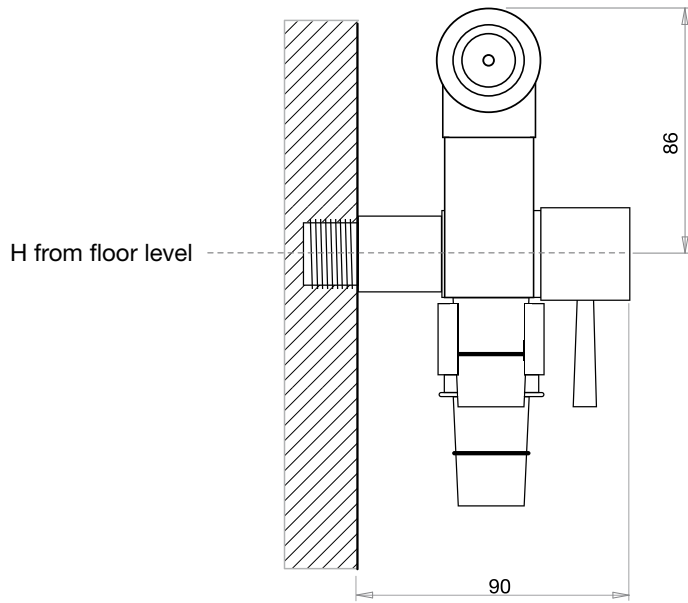

Sirio Jet 20"

Sirio Jet S

Sirio Jet Slimmatic

PREDISPOSITION OF COLD WATER POINT

Predispose the F 1/2" cold water point about 50cm from floor level and about 10-15 cm from toilet bowl.