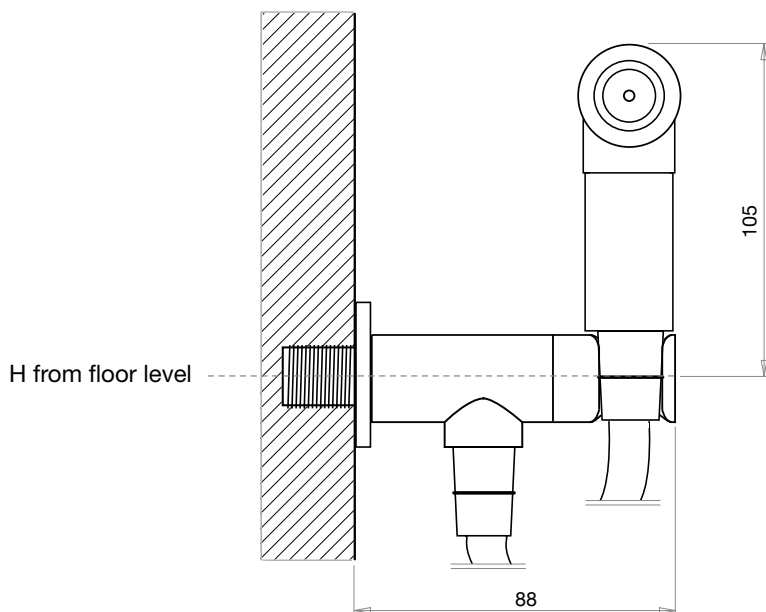

### Bidet shower with rain jet

- R2000 Sirio Rain BE with stainless steel hose
- R2001 Sirio Rain BE/C with chromed or satin PVC hose

Sirio Jet 20"

Sirio Jet S

Sirio Jet Slimmatic

### PREDISPOSITION OF COLD WATER POINT

Predispose the F 1/2" cold water point about 50cm from floor level and about 10-15 cm from toilet bowl.