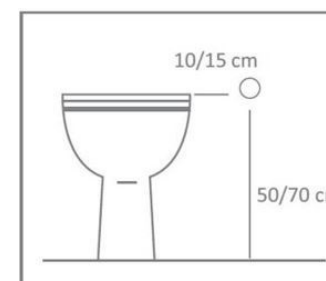

Predisposition for
new bathrooms

Predispose a F 1/2 cold water point about 50/70cm from the floor and 10/15cm from the outer part of the toilet bowl.

ARVAG Via Toscana,1 20096 Pioltello (Mi) 02/70300326
info@arvag.com www.arvag.com
Price list 2021/1 VAT not included