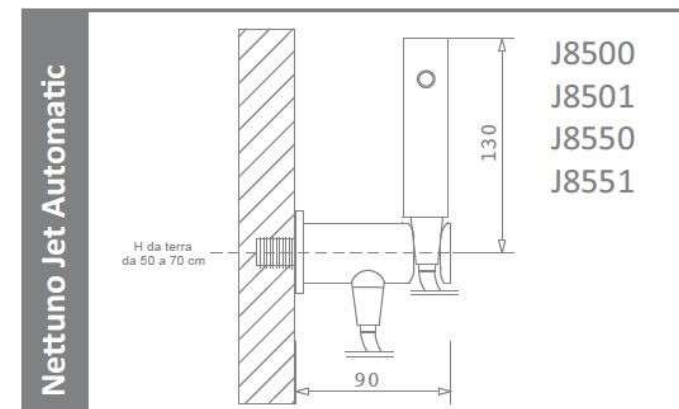

Chromed or satin finished brass water outlet wall support provided with a plug-in safety valve that stops the flow whenever the device is at rest

J8500 Nettuno Jet Automatic glossy with stainless steel hose	€ 286,00
J8501 Nettuno Jet Automatic glossy with PVC hose	€ 298,00
J8550 Nettuno Jet Automatic satin finished with stainless steel hose	€ 303,00
J8551 Nettuno Jet Automatic satin finished with PVC hose	€ 315,00

Predisposition for
new bathrooms

Predispose a F 1/2 cold water point about 50/70cm from the floor and 10/15cm from the outer part of the toilet bowl.

ARVAG Via Toscana,1 20096 Pioltello (Mi) 02/70300326
info@arvag.com www.arvag.com
Price list 2021/1 VAT not included