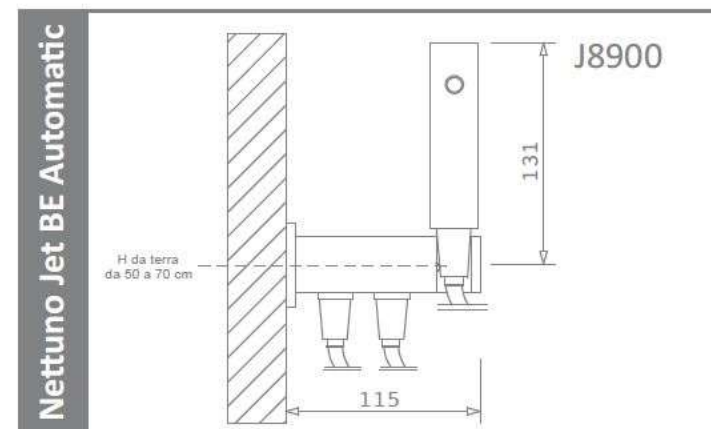

ARVAG Via Toscana,1 20096 Pioltello (Mi) 02/70300326
info@arvag.com www.arvag.com
Price list 2021/1 VAT not included