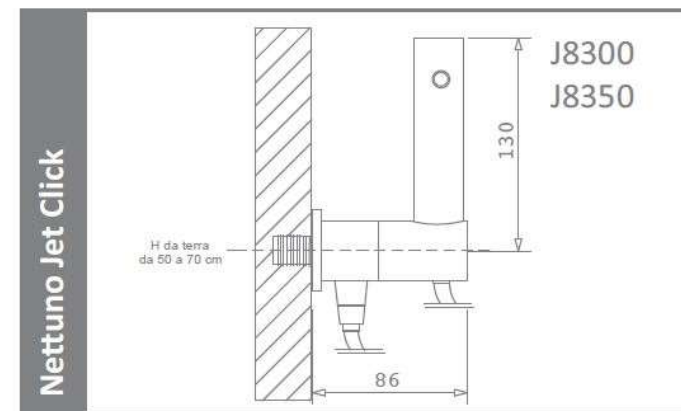

Chromed or satin finished brass water outlet wall support provided with a ceramic safety faucet with manual rotary control.

**Predisposition for
new bathrooms**

Predispose a F 1/2 cold water point about 50/70cm from the floor and 10/15cm from the outer part of the toilet bowl.