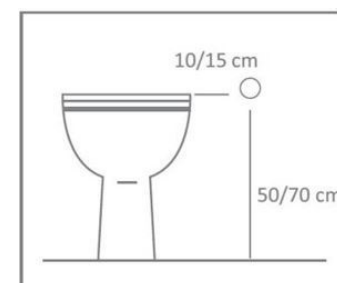

Chromed or satin finished brass water outlet wall support provided with a ceramic safety faucet with manual rotary control.

**Predisposition for
new bathrooms**

Predispose a F 1/2 cold water point about 50/70cm from the floor and 10/15cm from the outer part of the toilet bowl.