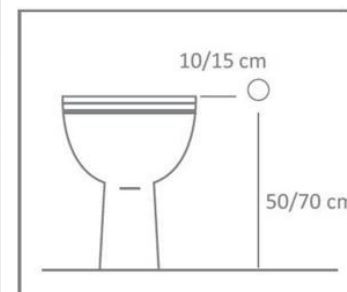

Chromed or satin finished brass water outlet wall support provided with a ceramic safety valve with manual rotary control.

**Predisposition for
new bathrooms**

Predispose a F 1/2 cold water point about 50/70cm from the floor and 10/15cm from the outer part of the toilet bowl.