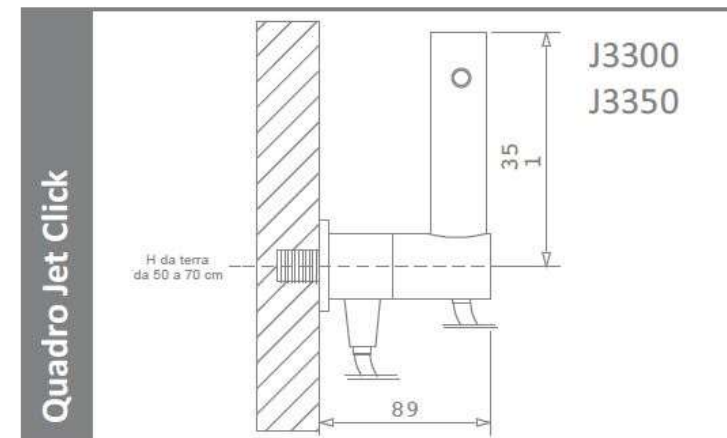

ARVAG

Idroscopino Quadro Jet Click

Body in chromed brass, with glossy or satin finish

Open flow button control

Dynamic Jet exclusive toilet-cleansing technique with ceramic nozzle

Flexible stainless-steel anti-twist hose

Chromed or satin finished brass water outlet wall support provided with a ceramic safety valve with manual rotary control.

**Predisposition for
new bathrooms**

Predispose a F 1/2 cold water point about 50/70cm from the floor and 10/15cm from the outer part of the toilet bowl.