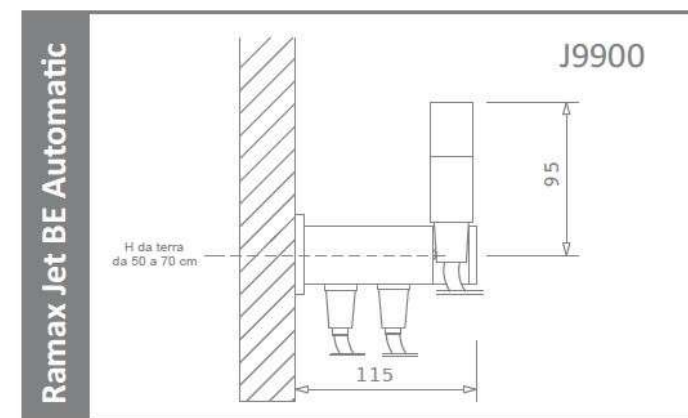

J9900 Ramax Jet BE Automatic with stainless steel hose € 347,00

ARVAG Via Toscana,1 20096 Pioltello (Mi) 02/70300326
info@arvag.com www.arvag.com
Price list 2021/1 VAT not included