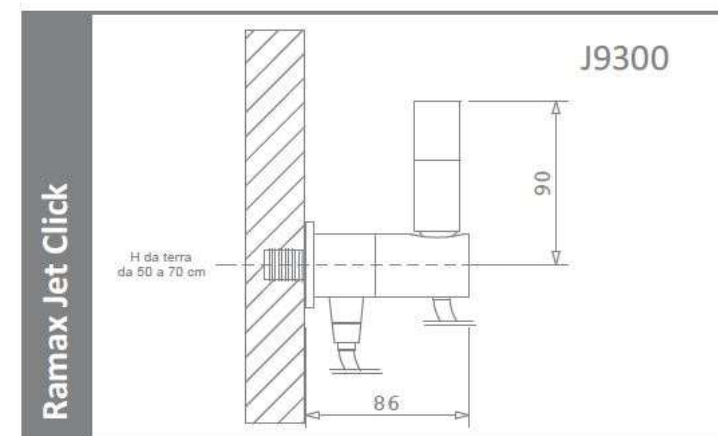

Chromed brass water outlet wall support provided with a ceramic safety faucet with manual rotary control.

J9300 Ramax Jet Click with stainless steel hose € 303,00

**Predisposition for
new bathrooms**

Predispose a F 1/2 cold water point about 50/70cm from the floor and 10/15cm from the outer part of the toilet bowl.