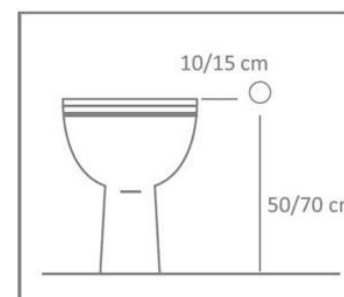

Chromed brass water outlet wall support provided with a ceramic safety faucet with manual rotary control.

J9300 Ramax Jet Click with stainless steel hose € 303,00

**Predisposition for
new bathrooms**

Predispose a F 1/2 cold water point about 50/70cm from the floor and 10/15cm from the outer part of the toilet bowl.