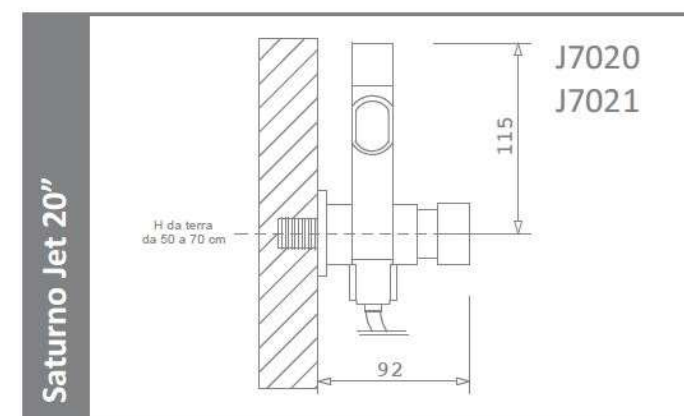

Chromed brass water outlet wall support with adjustable support, provided with a safety button that stops the flow after twenty seconds

**Predisposition for
new bathrooms**

Predispose a F 1/2 cold water point about 50/70cm from the floor and 10/15cm from the outer part of the toilet bowl.