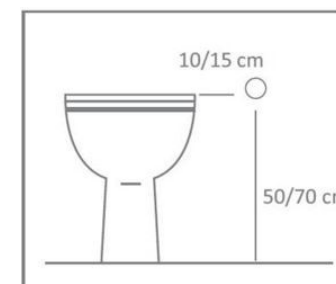

Chromed brass water outlet wall support with adjustable support, provided with a safety button that stops the flow after twenty seconds

**Predisposition for
new bathrooms**

Predispose a F 1/2 cold water point about 50/70cm from the floor and 10/15cm from the outer part of the toilet bowl.