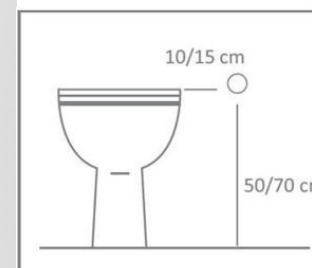

Chromed brass water outlet wall support provided with a plug-in safety valve that stops the flow whenever the device is at rest

Predisposition for  
new bathrooms

Predispose a F 1/2 cold water point about 50/70cm from the floor and 10/15cm from the outer part of the toilet bowl.