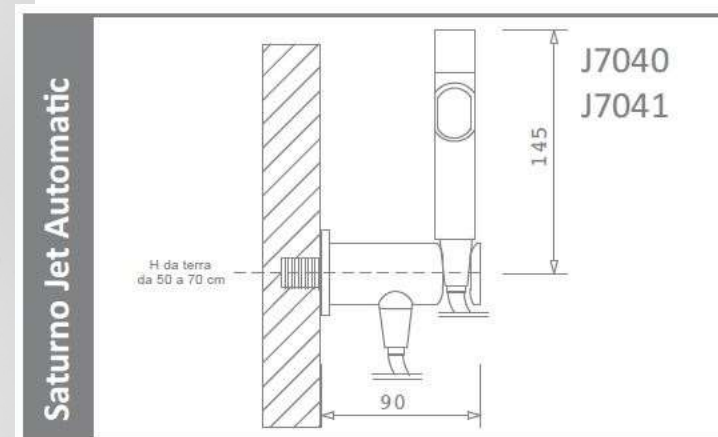

Chromed brass water outlet wall support provided with a plug-in safety valve that stops the flow whenever the device is at rest

Predisposition for  
new bathrooms

Predispose a F 1/2 cold water point about 50/70cm from the floor and 10/15cm from the outer part of the toilet bowl.