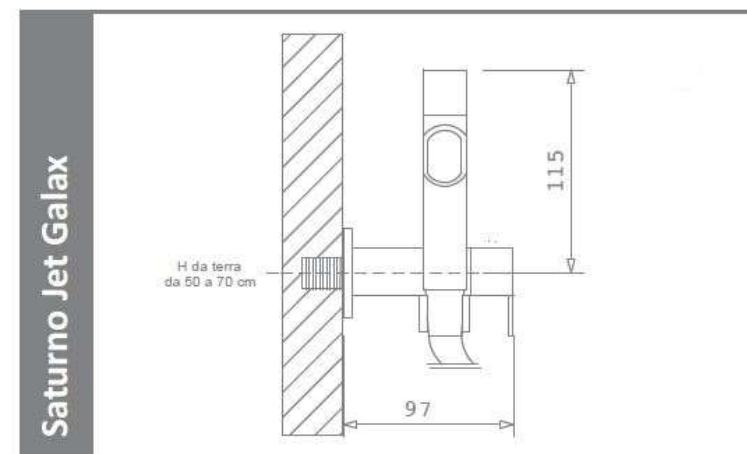

Chromed brass water outlet wall  
support with adjustable support and  
provided with a manual quarter-turn  
ceramic faucet

J7780 Saturno Jet Galax black with flexible black nylon braid € 243,00

Predisposition for  
new bathrooms

Predispose a F 1/2 cold water  
point about 50/70cm from the  
floor and 10/15cm from the  
outer part of the toilet bowl.

ARVAG Via Toscana,1 20096 Pioltello (Mi) 02/70300326  
info@arvag.com www.arvag.com  
Price list 2021/1 VAT not included