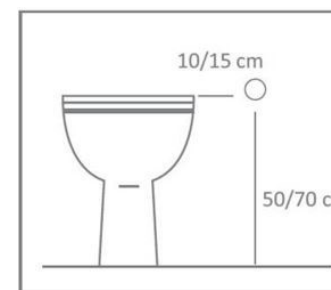

Predisposition for
new bathrooms

Predispose a F 1/2 cold water
point about 50/70cm from the
floor and 10/15cm from the
outer part of the toilet bowl.