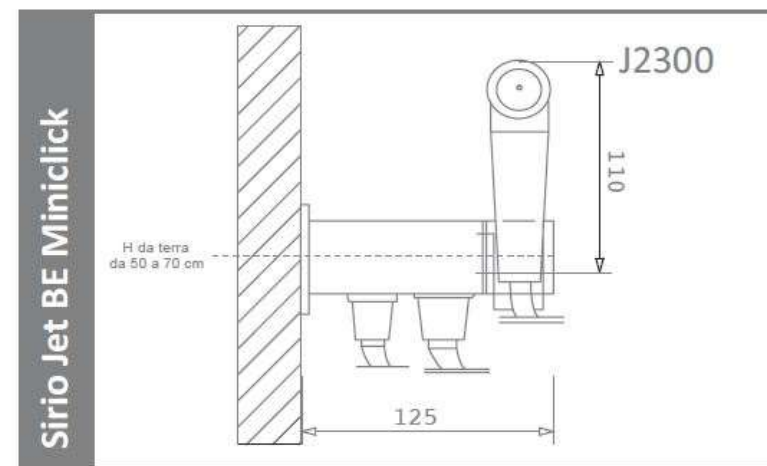

J2300 Sirio Jet BE Miniclick with stainless steel hose € 245,00

ARVAG Via Toscana,1 20096 Pioltello (Mi) 02/70300326
info@arvag.com www.arvag.com
Price list 2021/1 VAT not included