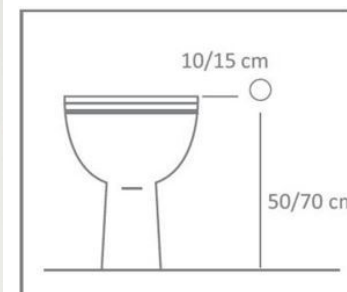

Chromed or satin finished brass water outlet wall support provided with a ceramic safety valve with manual rotary control.

**Predisposition for  
new bathrooms**

Predispose a F 1/2 cold water point about 50/70cm from the floor and 10/15cm from the outer part of the toilet bowl.