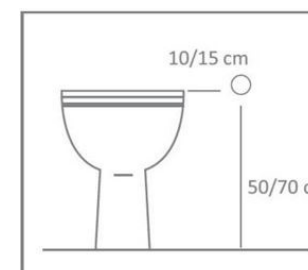

Chromed or satin finished brass water outlet wall support provided with a ceramic safety valve with manual rotary control.

**Predisposition for  
new bathrooms**

Predispose a F 1/2 cold water point about 50/70cm from the floor and 10/15cm from the outer part of the toilet bowl.

Chromed or satin finished brass water outlet wall support provided with a plug-in safety valve that stops the flow whenever the device is at rest

Predisposition for  
new bathrooms

Predispose a F 1/2 cold water point about 50/70cm from the floor and 10/15cm from the outer part of the toilet bowl.