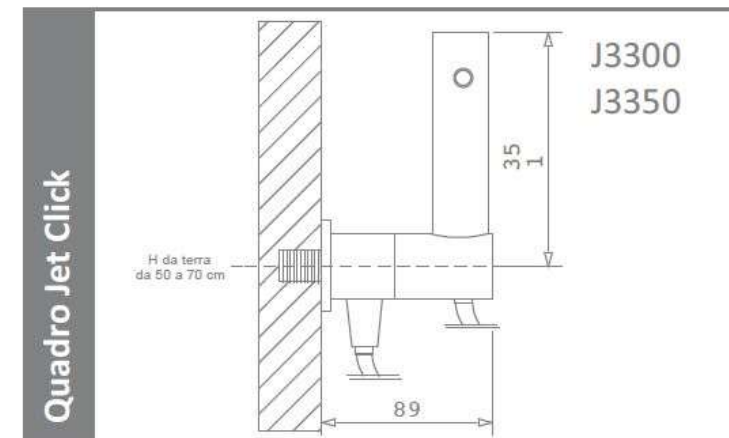

Chromed or satin finished brass water outlet wall support provided with a ceramic safety valve with manual rotary control.

**Predisposition for  
new bathrooms**

Predispose a F 1/2 cold water point about 50/70cm from the floor and 10/15cm from the outer part of the toilet bowl.