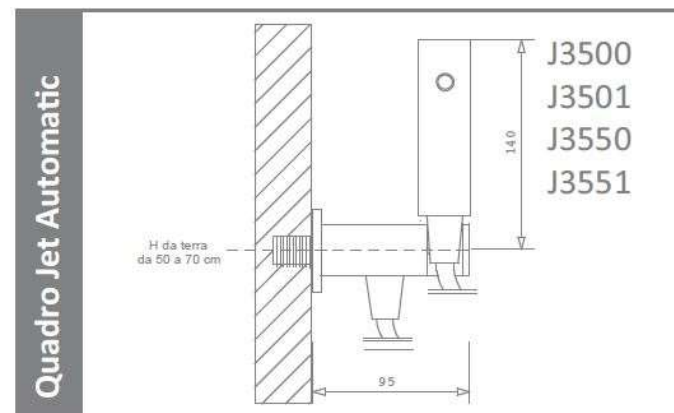

Chromed or satin finished brass water outlet wall support provided with a plug-in safety valve that stops the flow whenever the device is at rest

Predisposition for  
new bathrooms

Predispose a F 1/2 cold water point about 50/70cm from the floor and 10/15cm from the outer part of the toilet bowl.