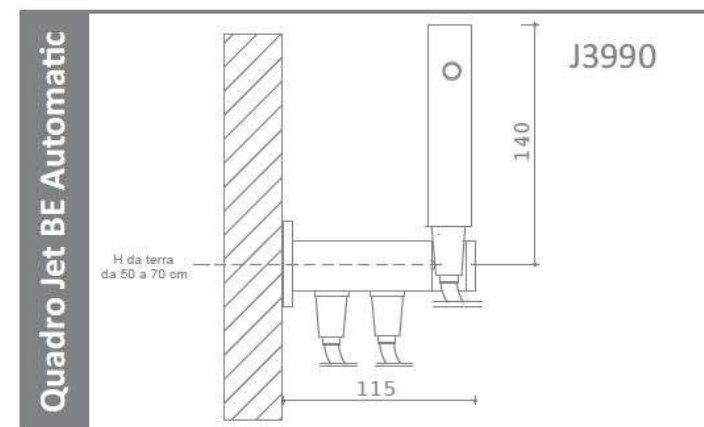

ARVAG Via Toscana,1 20096 Pioltello (Mi) 02/70300326
info@arvag.com www.arvag.com
Price list 2021/1 VAT not included