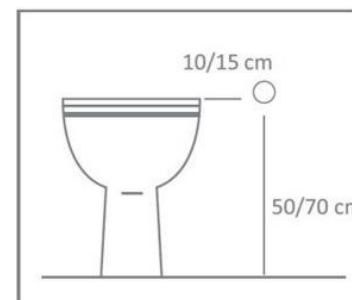

Predisposition for new bathrooms

Predispose a F 1/2 cold water point about 50/70cm from the floor and 10/15cm from the outer part of the toilet bowl.

UR5700 Urano Galax with stainless steel hose € 278,00