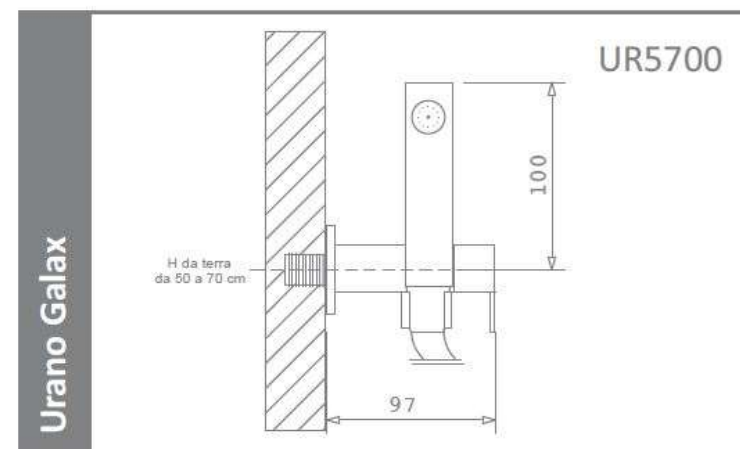

Predisposition for new bathrooms

Predispose a F 1/2 cold water point about 50/70cm from the floor and 10/15cm from the outer part of the toilet bowl.

UR5700 Urano Galax with stainless steel hose € 278,00