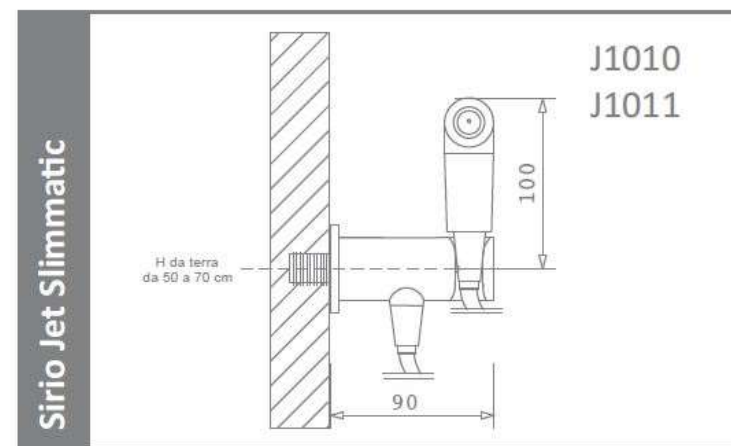

Thin chromed brass water outlet wall support provided with a plug-in safety valve that stops the flow whenever the device is at rest

Predisposition for  
new bathrooms

Predispose a F 1/2 cold water point about 50/70cm from the floor and 10/15cm from the outer part of the toilet bowl.