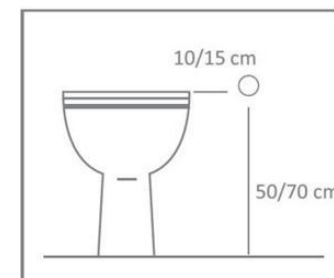

Thin chromed brass water outlet wall support provided with a plug-in safety valve that stops the flow whenever the device is at rest

Predisposition for  
new bathrooms

Predispose a F 1/2 cold water point about 50/70cm from the floor and 10/15cm from the outer part of the toilet bowl.