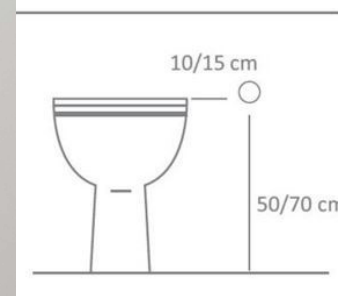

Matt black finished brass water outlet wall support provided with a ceramic safety valve with manual rotary control.

Predisposition for
new bathrooms

Predispose a F 1/2 cold water point about 50/70cm from the floor and 10/15cm from the outer part of the toilet bowl.