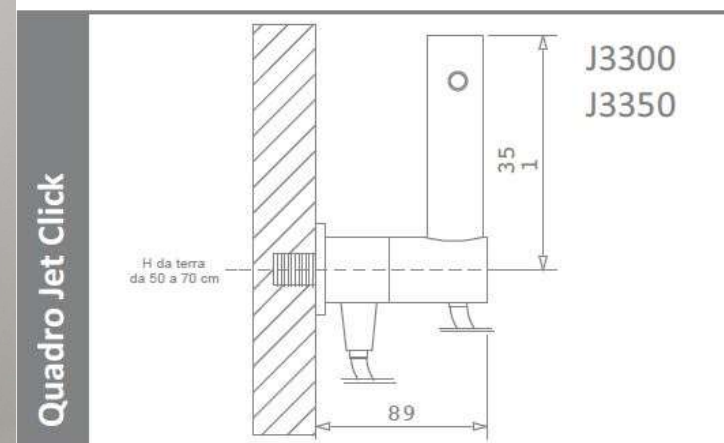

ARVAG

Idroscopino Quadro Jet Click

Body matt black brass

Open flow button control

Dynamic Jet exclusive toilet-cleansing technique with ceramic nozzle

Flexible black nylon braid with chromed conicals anti-twist hose

Matt black finished brass water outlet wall support provided with a ceramic safety valve with manual rotary control.

Predisposition for
new bathrooms

Predispose a F 1/2 cold water point about 50/70cm from the floor and 10/15cm from the outer part of the toilet bowl.