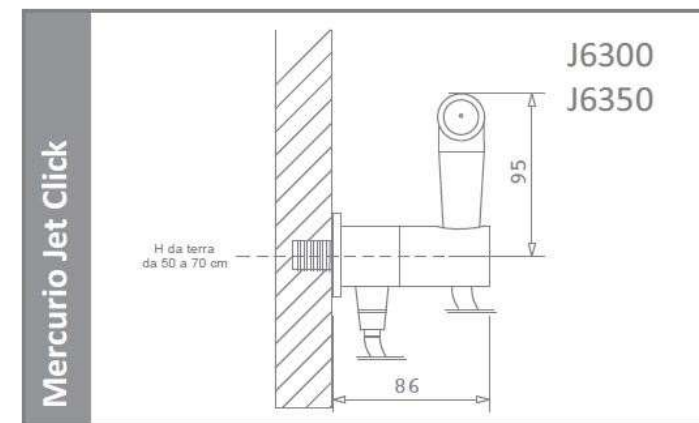

J6350 Mercurio Jet Click satin finished with stainless steel hose € 342,00

**Predisposition for  
new bathrooms**

Predispose a F 1/2 cold water  
point about 50/70cm from the  
floor and 10/15cm from the  
outer part of the toilet bowl.