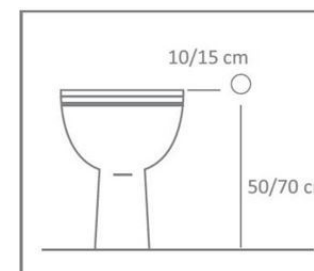

J6350 Mercurio Jet Click satin finished with stainless steel hose € 342,00

**Predisposition for  
new bathrooms**

Predispose a F 1/2 cold water  
point about 50/70cm from the  
floor and 10/15cm from the  
outer part of the toilet bowl.