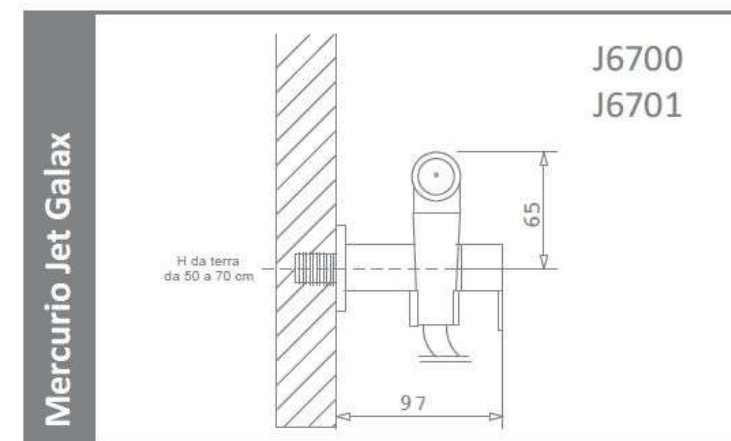

Chromed brass water outlet wall support with adjustable support and provided with a manual quarter-turn ceramic faucet

J6700 Mercurio Jet Galax with stainless steel hose € 260,00

J6701 Mercurio Jet Galax with PVC hose € 274,00

**Predisposition for
new bathrooms**

Predispose a F 1/2 cold water point about 50/70cm from the floor and 10/15cm from the outer part of the toilet bowl.

ARVAG Via Toscana,1 20096 Pioltello (Mi) 02/70300326
info@arvag.com www.arvag.com
Price list september 2022 VAT not included