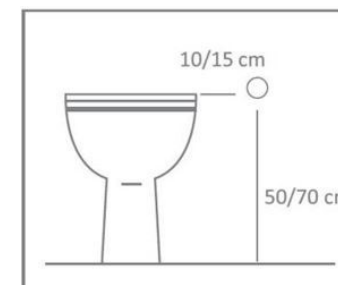

**Predisposition for
new bathrooms**

Predispose a F 1/2 cold water point about 50/70cm from the floor and 10/15cm from the outer part of the toilet bowl.

ARVAG Via Toscana,1 20096 Pioltello (Mi) 02/70300326
info@arvag.com www.arvag.com
Price list september 2022 VAT not included