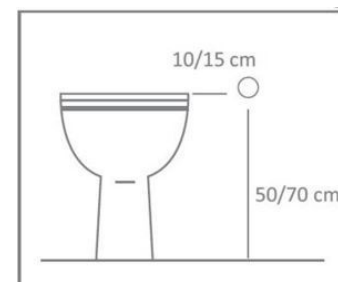

## Idroscopino Nettuno Jet 20''

Body in glossy chromed brass

Open flow button control

Dynamic Jet exclusive toilet-cleansing technique with ceramic nozzle

Flexible stainless steel or reinforced glossy chromed PVC with satin finish anti-twist hose

Chromed brass water outlet wall support with adjustable support, provided with a safety button that stops the flow after twenty seconds

**Predisposition for  
new bathrooms**

Predispose a F 1/2 cold water point about 50/70cm from the floor and 10/15cm from the outer part of the toilet bowl.