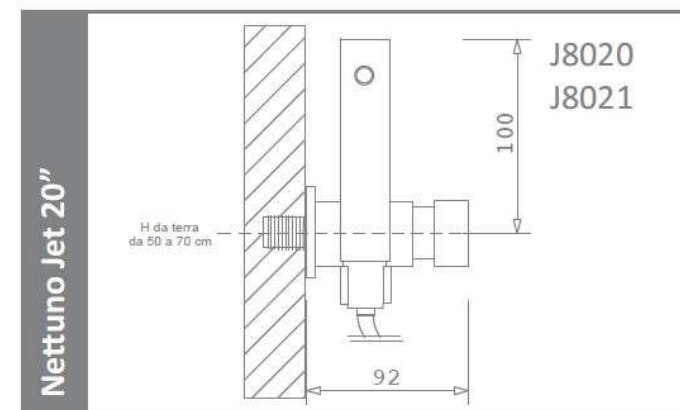

## Idroscopino Nettuno Jet 20''

Body in glossy chromed brass

Open flow button control

Dynamic Jet exclusive toilet-cleansing technique with ceramic nozzle

Flexible stainless steel or reinforced glossy chromed PVC with satin finish anti-twist hose

Chromed brass water outlet wall support with adjustable support, provided with a safety button that stops the flow after twenty seconds

**Predisposition for  
new bathrooms**

Predispose a F 1/2 cold water point about 50/70cm from the floor and 10/15cm from the outer part of the toilet bowl.