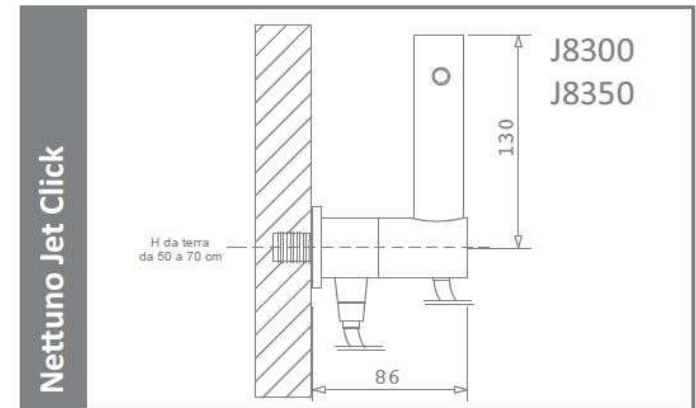

Chromed or satin finished brass water outlet wall support provided with a ceramic safety faucet with manual rotary control.

J8300 Nettuno Jet Click glossy with stainless steel hose € 348,00

J8350 Nettuno Jet Click satin finished with stainless steel hose € 368,00

**Predisposition for
new bathrooms**

Predispose a F 1/2 cold water point about 50/70cm from the floor and 10/15cm from the outer part of the toilet bowl.

ARVAG Via Toscana,1 20096 Pioltello (Mi) 02/70300326
info@arvag.com www.arvag.com
Price list september 2022 VAT not included