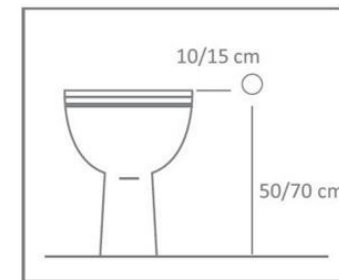

**Predisposition for
new bathrooms**

Predispose a F 1/2 cold water point about 50/70cm from the floor and 10/15cm from the outer part of the toilet bowl.

ARVAG Via Toscana,1 20096 Pioltello (Mi) 02/70300326
info@arvag.com www.arvag.com
Price list september 2022 VAT not included