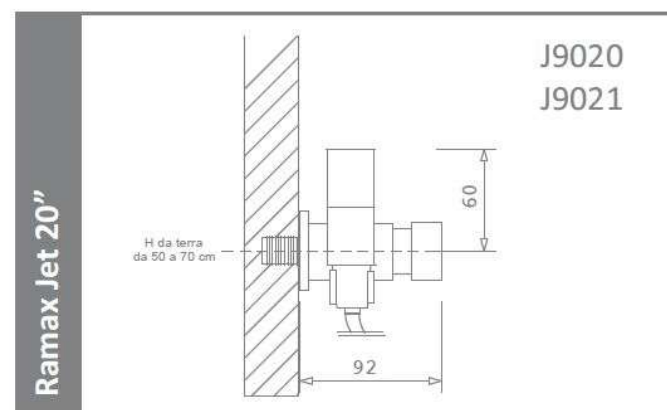

## Idroscopino Ramax Jet 20''

Body in glossy chromed brass

Open flow control by pivoting cylinder

Dynamic Jet exclusive toilet-cleansing technique with stainless steel nozzle

Flexible stainless steel or reinforced glossy chromed PVC with satin finish anti-twist hose

Chromed brass water outlet wall support with adjustable support, provided with a safety button that stops the flow after twenty seconds

Predisposition for  
new bathrooms

Predispose a F 1/2 cold water point about 50/70cm from the floor and 10/15cm from the outer part of the toilet bowl.