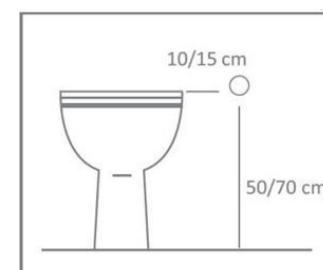

## Idroscopino Ramax Jet 20''

Body in glossy chromed brass

Open flow control by pivoting cylinder

Dynamic Jet exclusive toilet-cleansing technique with stainless steel nozzle

Flexible stainless steel or reinforced glossy chromed PVC with satin finish anti-twist hose

Chromed brass water outlet wall support with adjustable support, provided with a safety button that stops the flow after twenty seconds

Predisposition for  
new bathrooms

Predispose a F 1/2 cold water point about 50/70cm from the floor and 10/15cm from the outer part of the toilet bowl.