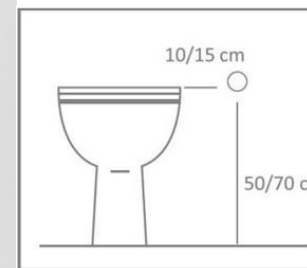

Chromed brass water outlet wall support provided with a plug-in safety valve that stops the flow whenever the device is at rest

Predisposition for  
new bathrooms

Predispose a F 1/2 cold water point about 50/70cm from the floor and 10/15cm from the outer part of the toilet bowl.