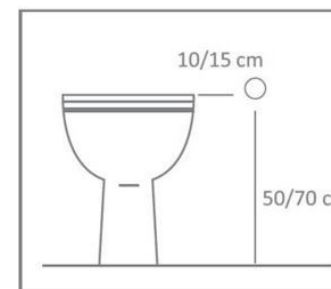

Chromed brass water outlet wall
support with adjustable support and
provided with a manual quarter-turn
ceramic faucet

Predisposition for
new bathrooms

Predispose a F 1/2 cold water
point about 50/70cm from the
floor and 10/15cm from the
outer part of the toilet bowl.