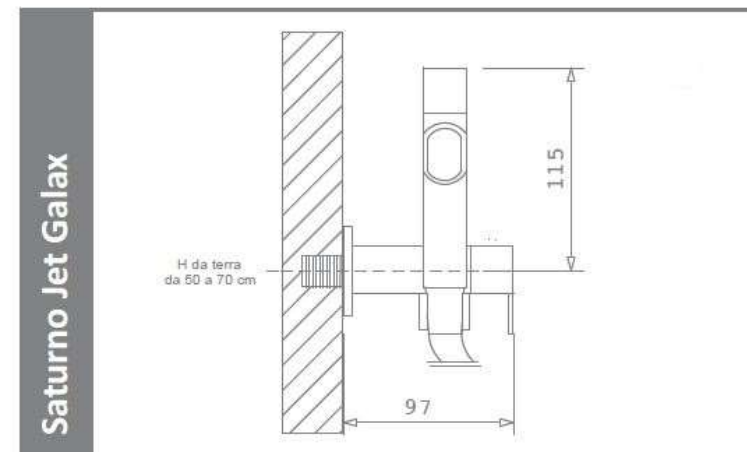

Chromed brass water outlet wall
support with adjustable support and
provided with a manual quarter-turn
ceramic faucet

Predisposition for
new bathrooms

Predispose a F 1/2 cold water
point about 50/70cm from the
floor and 10/15cm from the
outer part of the toilet bowl.