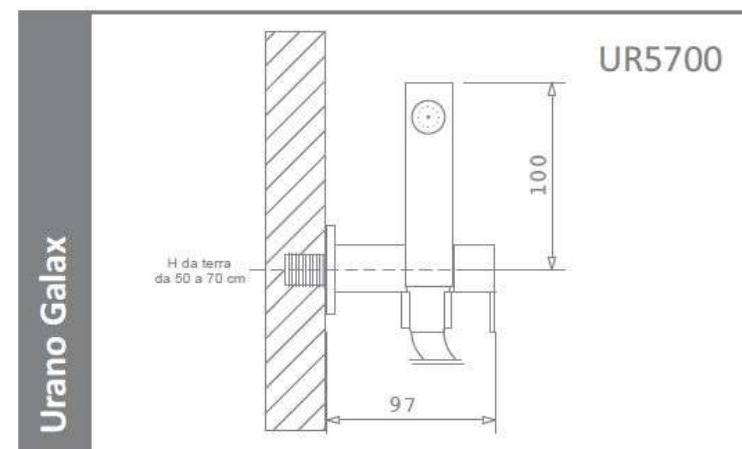

UR5700 Urano Galax with stainless steel hose € 320,00

Predisposition for new bathrooms

Predispose a F 1/2 cold water point about 50/70cm from the floor and 10/15cm from the outer part of the toilet bowl.