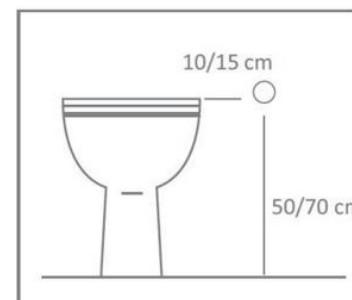

UR5700 Urano Galax with stainless steel hose € 320,00

Predisposition for new bathrooms

Predispose a F 1/2 cold water point about 50/70cm from the floor and 10/15cm from the outer part of the toilet bowl.