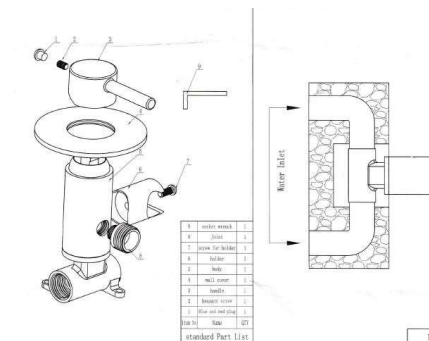

ARVAG

Urano Miscelatore

Glossy chromed brass mixer complete with Urano double usage jet and rain lever gener with automatic release and a 80 cm stainless steel hose

UR5000 miscelatore Urano with stainless steel hose

€ 445,00

ARVAG Via Toscana,1 20096 Pioltello (Mi) 02/70300326
info@arvag.com www.arvag.com
Price list september 2022 VAT not included