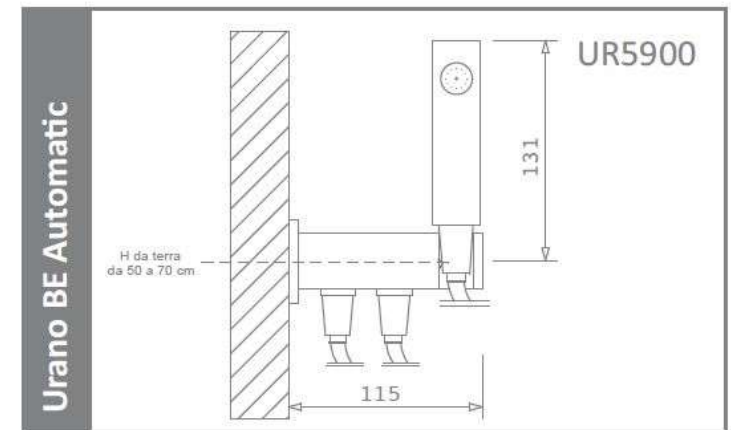

ARVAG Via Toscana,1 20096 Pioltello (Mi) 02/70300326
info@arvag.com www.arvag.com

Price list september 2022 VAT not included