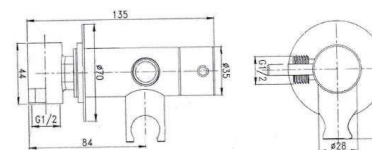

ARVAG

Urano Miscelatore

Glossy chromed brass mixer complete with Urano double usage jet and rain lever gener with automatic release and a 80 cm stainless steel hose

UR5000 miscelatore Urano with stainless steel hose

€ 445,00

ARVAG Via Toscana,1 20096 Pioltello (Mi) 02/70300326
info@arvag.com www.arvag.com
Price list september 2022 VAT not included