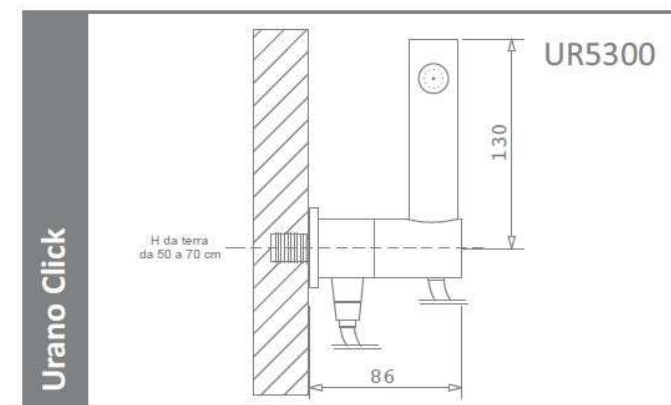

Predisposition for new bathrooms

Predispose a F 1/2 cold water point about 50/70cm from the floor and 10/15cm from the outer part of the toilet bowl.

UR5300 Urano Click with stainless steel hose € 383,00