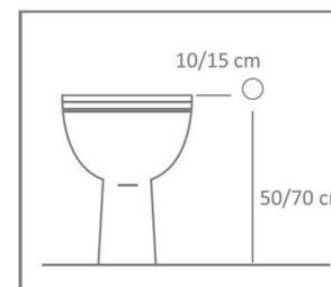

Predisposition for new bathrooms

Predispose a F 1/2 cold water point about 50/70cm from the floor and 10/15cm from the outer part of the toilet bowl.

UR5300 Urano Click with stainless steel hose € 383,00