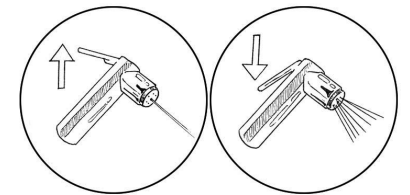

IDROSCOPINO®

Urano