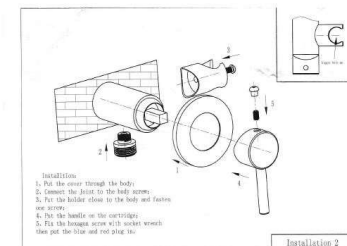

ARVAG

Urano Miscelatore

Glossy chromed brass mixer complete with Urano double usage jet and rain lever gener with automatic release and a 80 cm stainless steel hose

UR5000 miscelatore Urano with stainless steel hose

€ 445,00

ARVAG Via Toscana,1 20096 Pioltello (Mi) 02/70300326
info@arvag.com www.arvag.com
Price list september 2022 VAT not included