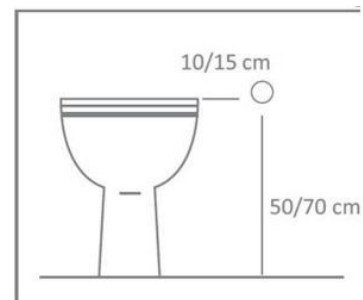

Predisposition for new bathrooms

Predispose a F 1/2 cold water point about 50/70cm from the floor and 10/15cm from the outer part of the toilet bowl.

UR5300 Urano Click with stainless steel hose € 383,00

Predisposition for new bathrooms

Predispose a F 1/2 cold water point about 50/70cm from the floor and 10/15cm from the outer part of the toilet bowl.

ARVAG Via Toscana,1 20096 Pioltello (Mi) 02/70300326
info@arvag.com www.arvag.com
Price list september 2022 VAT not included