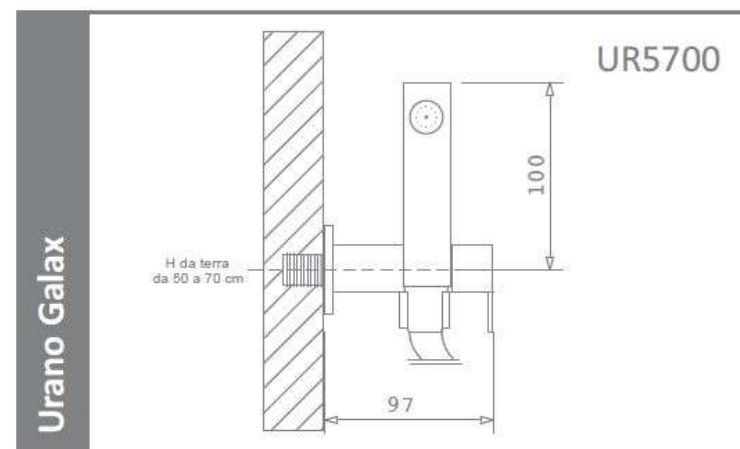

Predisposition for new bathrooms

Predispose a F 1/2 cold water point about 50/70cm from the floor and 10/15cm from the outer part of the toilet bowl.

ARVAG Via Toscana,1 20096 Pioltello (Mi) 02/70300326
info@arvag.com www.arvag.com
Price list september 2022 VAT not included