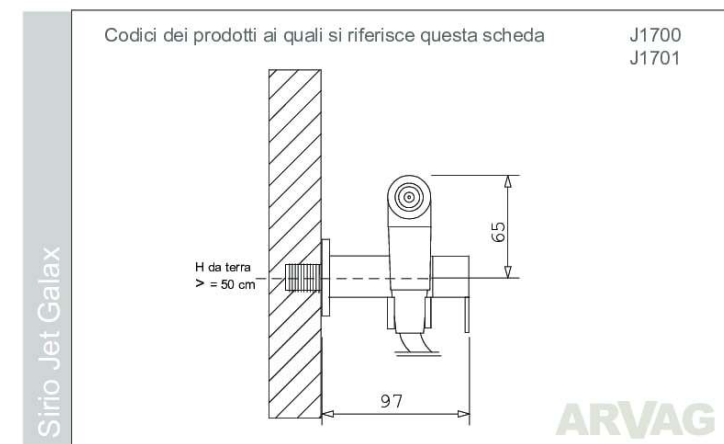

Chromed brass water outlet wall support with adjustable support and provided with a manual quarter-turn ceramic faucet

J1700 Sirio Jet Galax with stainless steel hose € 240,00

J1701 Sirio Jet Galax with PVC hose € 254,00

**Predisposition for
new bathrooms**

Predispose a F 1/2 cold water point about 50/70cm from the floor and 10/15cm from the outer part of the toilet bowl.

ARVAG Via Toscana,1 20096 Pioltello (Mi) 02/70300326
info@arvag.com www.arvag.com
Price list september 2022 VAT not included