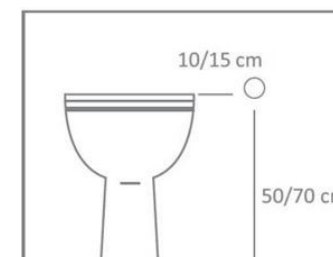

**Predisposition for
new bathrooms**

Predispose a F 1/2 cold water point about 50/70cm from the floor and 10/15cm from the outer part of the toilet bowl.

ARVAG Via Toscana,1 20096 Pioltello (Mi) 02/70300326
info@arvag.com www.arvag.com
Price list september 2022 VAT not included