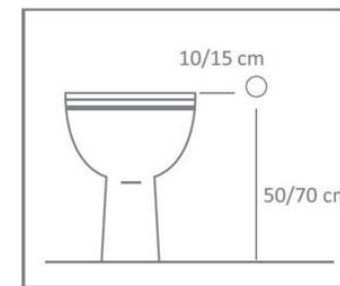

Predisposition for
new bathrooms

Predispose a F 1/2 cold water point about 50/70cm from the floor and 10/15cm from the outer part of the toilet bowl.

ARVAG Via Toscana,1 20096 Pioltello (Mi) 02/70300326
info@arvag.com www.arvag.com