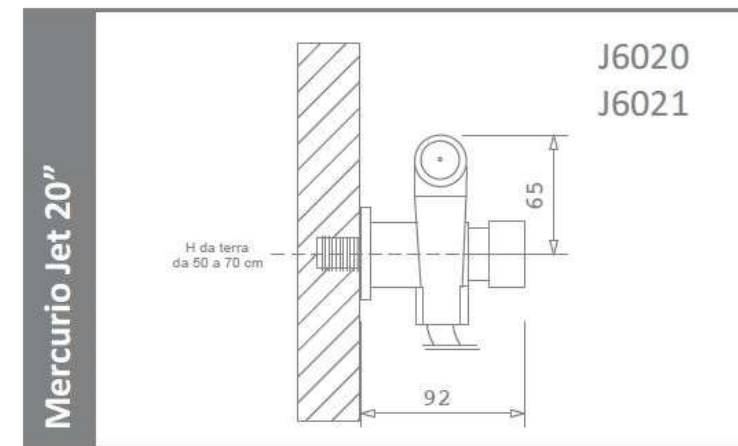

Chromed brass water outlet wall support with adjustable support, provided with a safety button that stops the flow after twenty seconds

J6020 Mercurio Jet 20'' with stainless steel hose

J6021 Mercurio Jet 20'' with PVC hose

Predisposition for
new bathrooms

Predispose a F 1/2 cold water point about 50/70cm from the floor and 10/15cm from the outer part of the toilet bowl.

ARVAG Via Toscana,1 20096 Pioltello (Mi) 02/70300326
info@arvag.com www.arvag.com