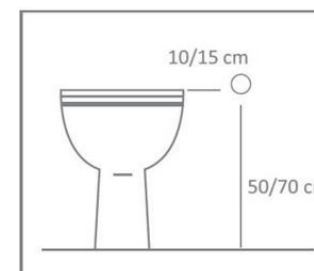

J6350 Mercurio Jet Click satin finished with stainless steel hose

**Predisposition for  
new bathrooms**

Predispose a F 1/2 cold water  
point about 50/70cm from the  
floor and 10/15cm from the  
outer part of the toilet bowl.