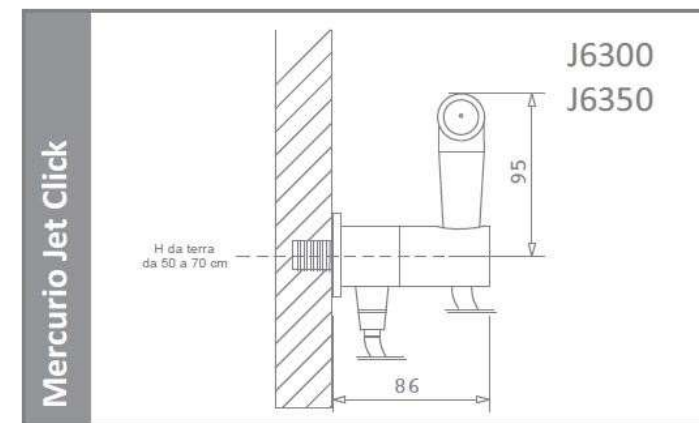

J6350 Mercurio Jet Click satin finished with stainless steel hose

**Predisposition for  
new bathrooms**

Predispose a F 1/2 cold water  
point about 50/70cm from the  
floor and 10/15cm from the  
outer part of the toilet bowl.