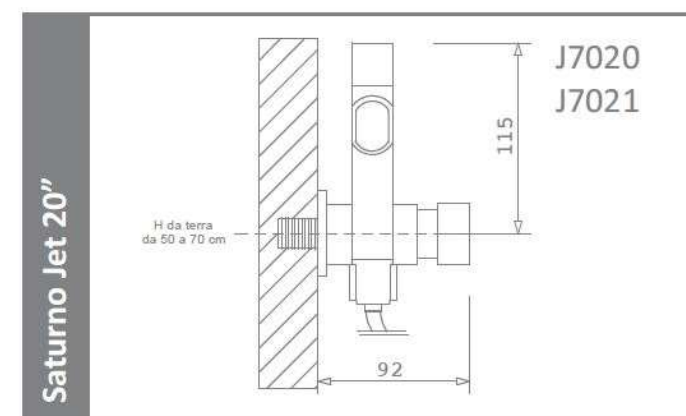

Chromed brass water outlet wall support with adjustable support, provided with a safety button that stops the flow after twenty seconds

J7020 Saturno Jet 20'' with stainless steel hose

J7021 Saturno Jet 20'' with PVC hose

**Predisposition for
new bathrooms**

Predispose a F 1/2 cold water point about 50/70cm from the floor and 10/15cm from the outer part of the toilet bowl.

Saturno Jet 20''

ARVAG Via Toscana,1 20096 Pioltello (Mi) 02/70300326
info@arvag.com www.arvag.com