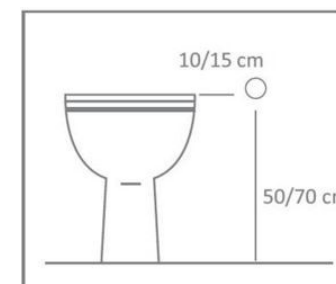

**Predisposition for
new bathrooms**

Predispose a F 1/2 cold water point about 50/70cm from the floor and 10/15cm from the outer part of the toilet bowl.

Saturno Jet 20''

ARVAG Via Toscana,1 20096 Pioltello (Mi) 02/70300326
info@arvag.com www.arvag.com