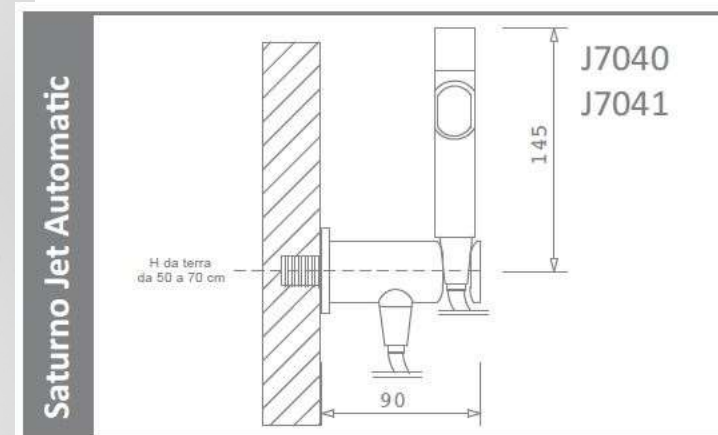

Chromed brass water outlet wall support provided with a plug-in safety valve that stops the flow whenever the device is at rest

Predisposition for  
new bathrooms

Predispose a F 1/2 cold water point about 50/70cm from the floor and 10/15cm from the outer part of the toilet bowl.