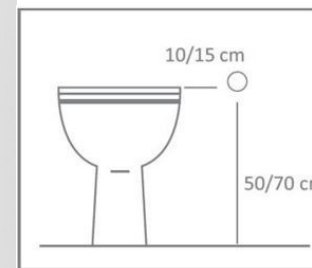

Chromed brass water outlet wall support provided with a plug-in safety valve that stops the flow whenever the device is at rest

Predisposition for  
new bathrooms

Predispose a F 1/2 cold water point about 50/70cm from the floor and 10/15cm from the outer part of the toilet bowl.