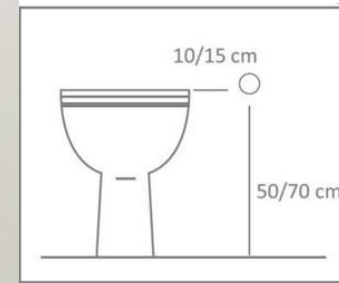

Matt white finished brass water outlet wall support provided with a ceramic safety faucet with manual rotary control.

**Predisposition for  
new bathrooms**

Predispose a F 1/2 cold water point about 50/70cm from the floor and 10/15cm from the outer part of the toilet bowl.