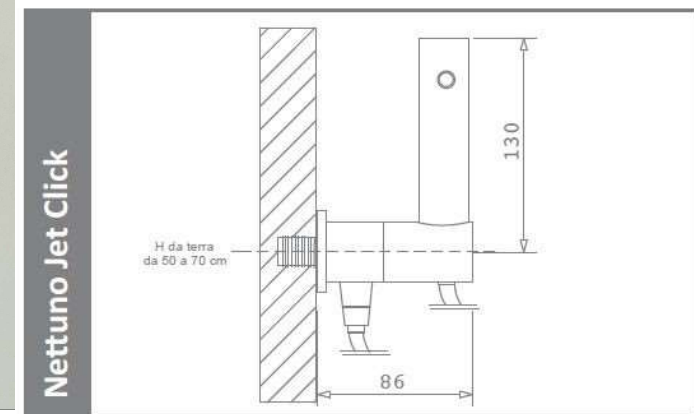

Matt white finished brass water outlet wall support provided with a ceramic safety faucet with manual rotary control.

**Predisposition for  
new bathrooms**

Predispose a F 1/2 cold water point about 50/70cm from the floor and 10/15cm from the outer part of the toilet bowl.